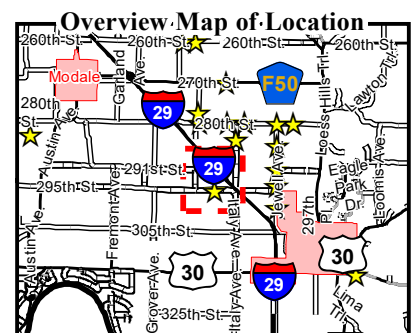

Harrison 9

Iowa Habitat & Access Program (IHAP)

Date Printed: 17 December 2021

Legend

- P Parking Area
- Current IHAP Property
- Other IHAP Property
- Residential 200 yrd. Zone

D=deer, T=turkey, S=squirrel, P=pheasant, G=grouse, W=waterfowl, R=rabbit, Q=quail, Dv=dove