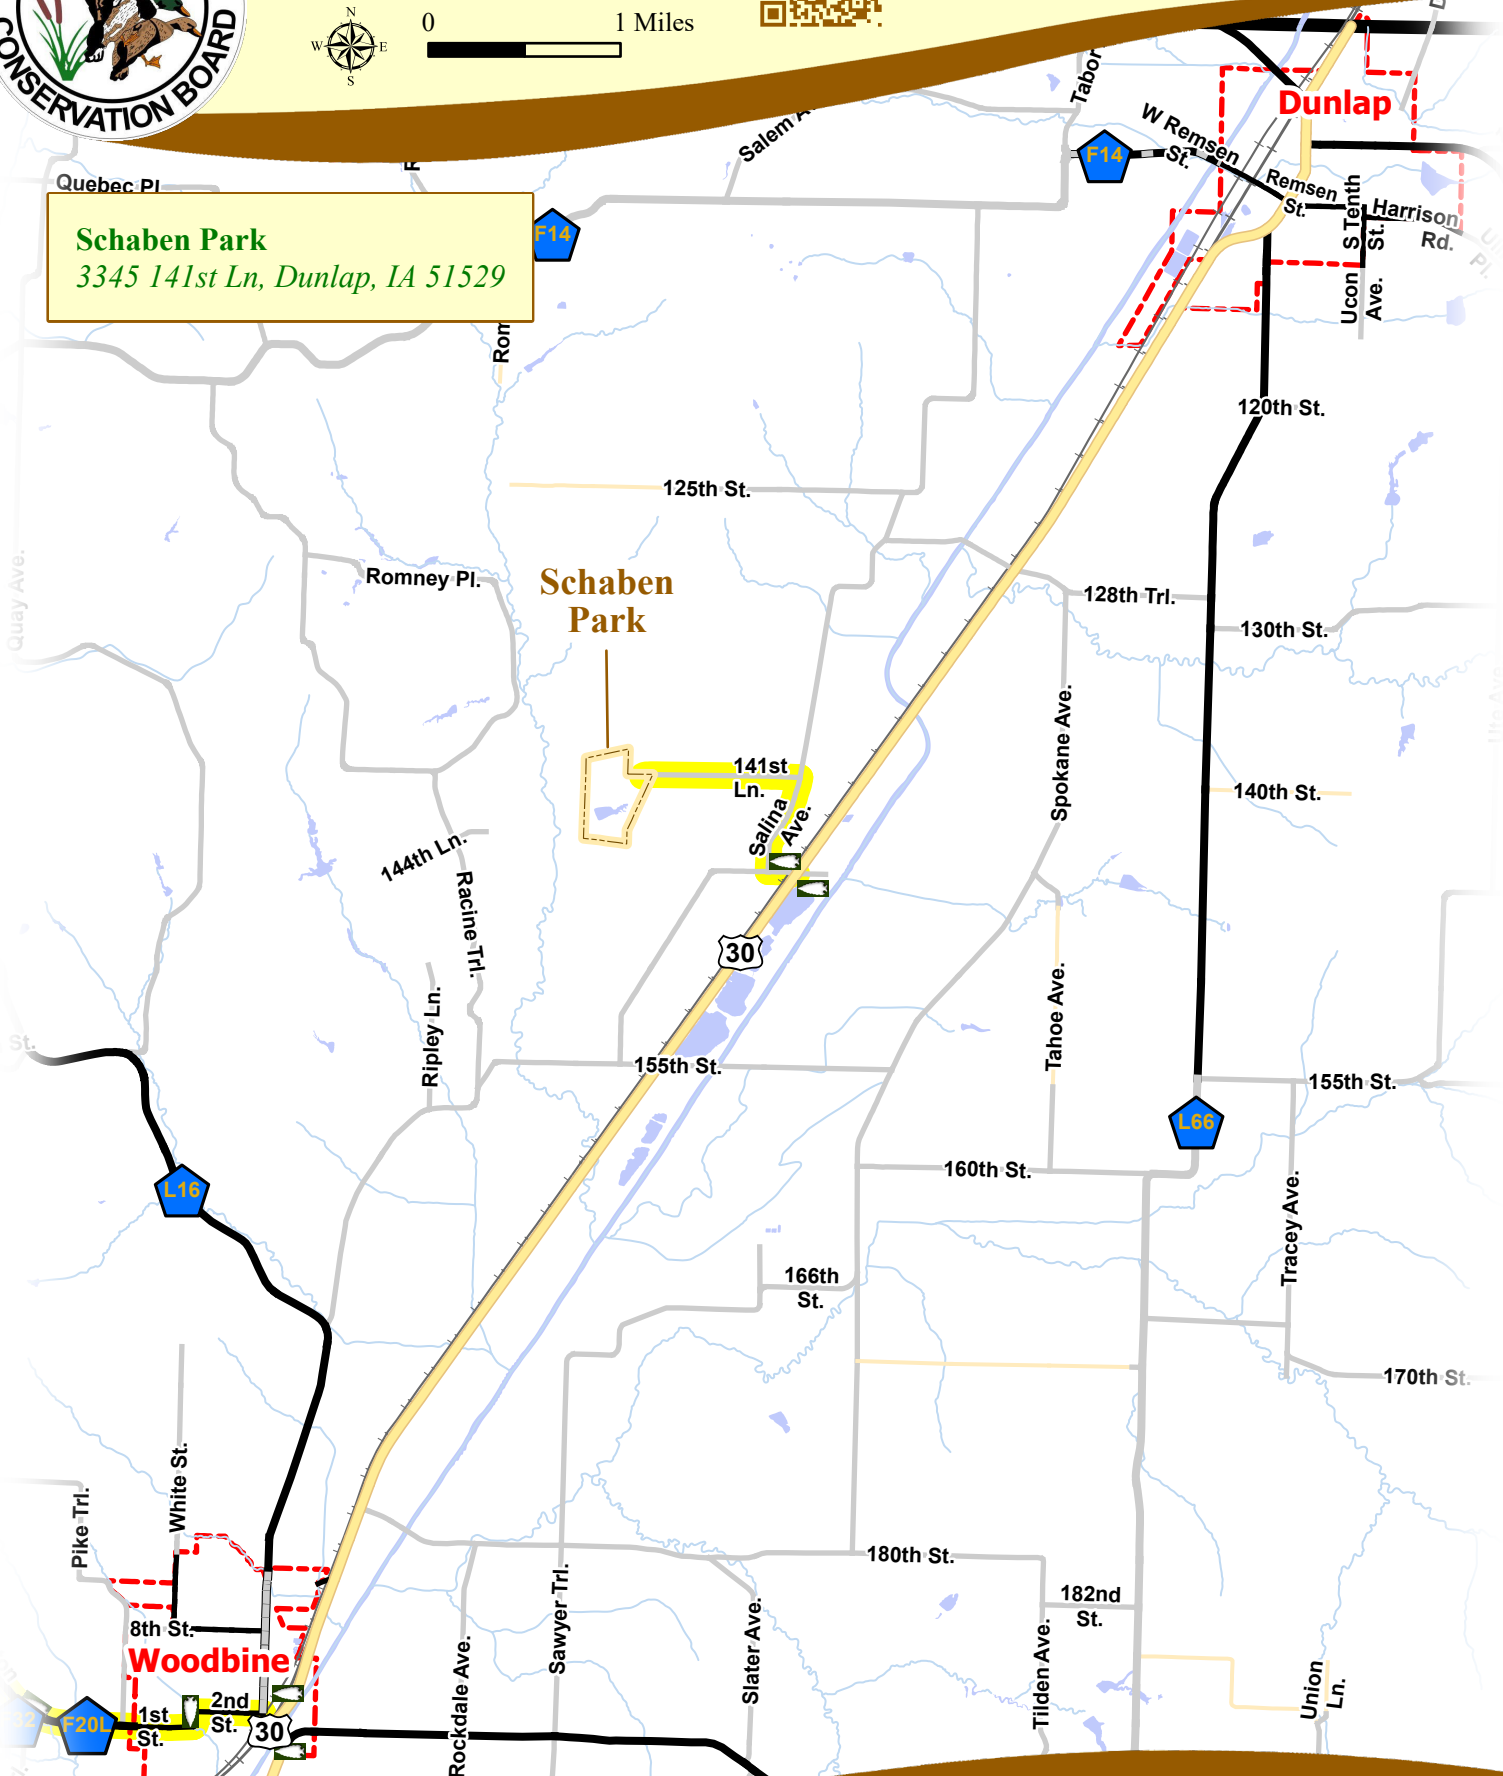

Directions to Schaben Park

Published: February 07, 2020

0 1 Miles

- Interstate Highway
- Interstate Ramp
- Federal Highway
- State Highway
- Bituminous
- Gravel
- Paved
- Earth
- Level C earth
- Railroad
- Corporate Limits

Schaben Park
3345 141st Ln, Dunlap, IA 51529

Schaben Park

Dunlap

Woodbine